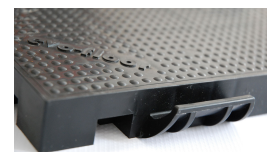

Plastic Floor Plate Evo-Floor

Product Images

Short Description

Plastic floor plate evo-floor 50x50cm, unpunched

Description

Displaceable plastic floor plate made of polypropylene. The plates are UV-resistant, weatherproof, insensitive to cold and heat (temperature range -20 to +70°C). This type of flooring can be laid out in all 4 directions, is accessible with forklift and lorry and it is anti-slip due to non-skid nub surface and easy to clean.

Plastic ramp and corner elements are also usable on all 4 sides.

Accessories:

- Plastic floor corner element evo-floor, black
- Plastic floor ramp element evo-floor, black

Additional Information

Length	500 mm
Width	500 mm
Height	27 mm
Weight	1.45 kg
Packing size	euro-pallet with 65 sqm
Color	black
Temperature ranges for use	-20 to +70°C