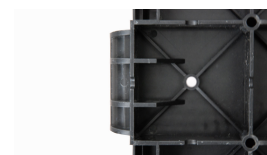

Plastic Floor Plate Evo-Floor

Product Images

Short Description

Plastic floor plate evo-floor 50x50cm, unpunched

Description

Displaceable plastic floor plate made of polypropylene. The plates are UV-resistant, weatherproof, insensitive to cold and heat (temperature range -20 to +70°C). This type of flooring can be laid out in all 4 directions, is accessible with forklift and lorry and it is anti-slip due to non-skid nub surface and easy to clean.

Plastic ramp and corner elements are also usable on all 4 sides.

Accessories:

- Plastic floor corner element evo-floor, black
- Plastic floor ramp element evo-floor, black

Additional Information

Length	500 mm
Width	500 mm
Height	27 mm
Weight	1.45 kg
Packing size	euro-pallet with 65 sqm
Color	black
Temperature ranges for use	-20 to +70°C