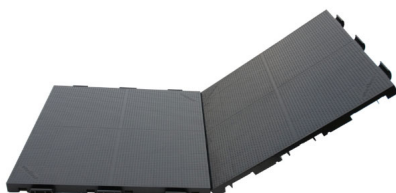

Plastic Floor Plate Evo-Floor

Product Images

Short Description

Plastic floor plate evo-floor 50x50cm, unpunched

Description

Displaceable plastic floor plate made of polypropylene. The plates are UV-resistant, weatherproof, insensitive to cold and heat (temperature range -20 to +70°C). This type of flooring can be laid out in all 4 directions, is accessible with forklift and lorry and it is anti-slip due to non-skid nub surface and easy to clean.

Plastic ramp and corner elements are also usable on all 4 sides.

Accessories:

- Plastic floor corner element evo-floor, black
- Plastic floor ramp element evo-floor, black

Additional Information

Length	500 mm
Width	500 mm
Height	27 mm
Weight	1.45 kg
Packing size	euro-pallet with 65 sqm
Color	black
Temperature ranges for use	-20 to +70°C