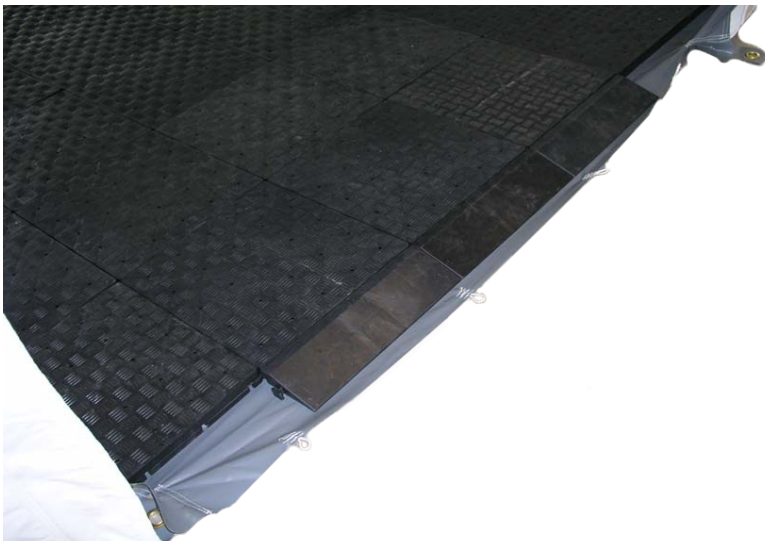

Plastic Floor Plate Event

Product Images

Short Description

Displaceable plastic floor plate, 100% PE (recycled), UV-resistant, excellent cold and heat resistance.

Description

Displaceable plastic floor plate, 100% PE (recycled), UV-resistant, excellent cold and heat resistance.

Accessories:

- ramp for floor plate 50 x 5 cm (top), anthracite, 100% PE (recycled)
- ramp for floor plate 50 x 5 cm (bottom), anthracite, 100% PE (recycled)
- ramp for floor plate 50 x 5 cm (left), anthracite, 100% PE (recycled)
- ramp for floor plate 50 x 5 cm (right), anthracite, 100% PE (recycled)

- corner element 1 (top left), 100% PE (recycled)
- corner element 2 (bottom left), 100% PE (recycled)
- corner element 3 (bottom right), 100% PE (recycled)
- corner element 4 (top right), 100% PE (recycled)

Additional Information

Length	504 mm
Width	504 mm
Height	50 mm
Weight	approx. 9 kg per m ²
Packaging Unit	euro-pallet with 40 m ²
Colour	Anthracite